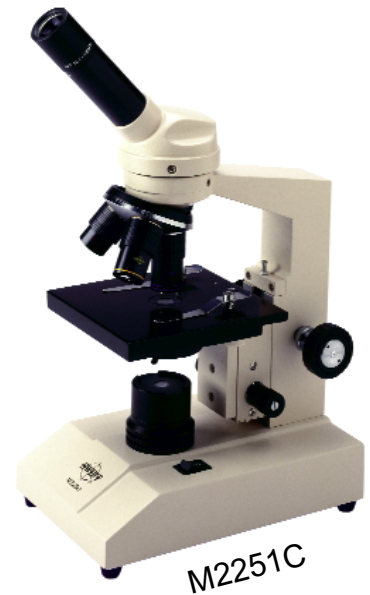

Quality

- Swift quality construction assures "trouble free" operation and minimal down time
- All-metal internal construction assures durability
- DIN optics and superior illumination options maximize optical clarity
- Synthetic lubricant maintains consistent viscosity at extreme temperatures
- Swift Optical Limited Lifetime Warranty covers defective parts and workmanship for the life of the instrument