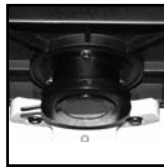

Illumination Options

120V, 20W tungsten illumination (M2251B)

Cordless rechargeable LED illumination (M2251C)

Features

Iris diaphragm (M2251C, M2251CL)

"No hassle" cord storage (M2251B, M2251CL)

Student-Proof