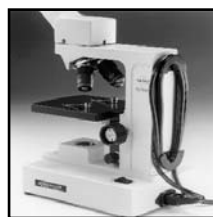

Versatility

High-drive mechanical stage (MA12005)

Low-drive mechanical stage (MA12006)

Easy bulb replacement

"No hassle" cord storage

"Student-Proof" Features

Protective iris diaphragm shield

Accessories for Swift M3500 Series