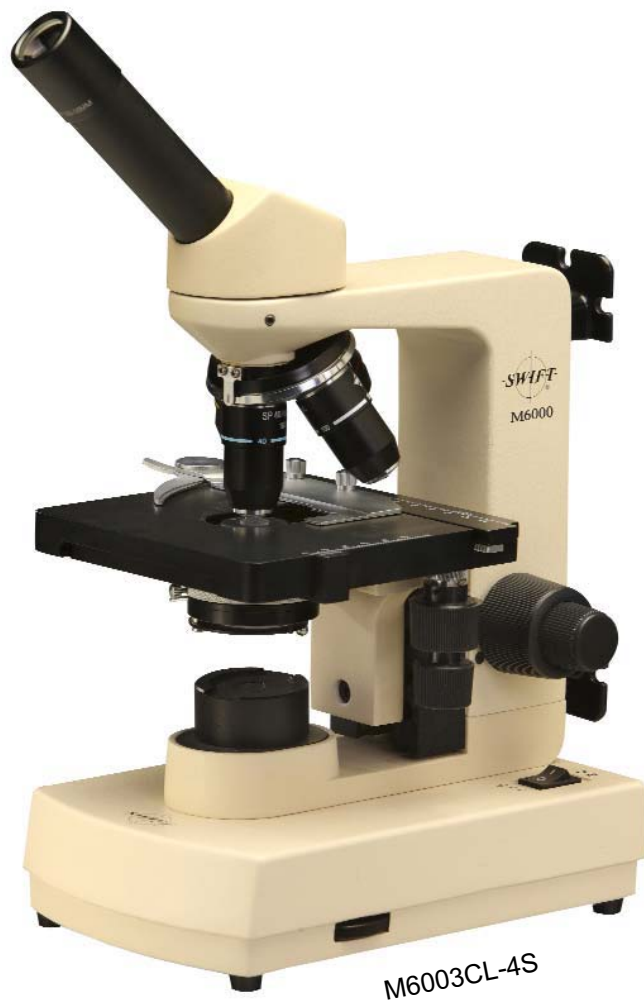

Quality

- Swift quality construction assures "trouble free" operation and minimal down time
- All-metal internal parts assure durability
- Synthetic lubricant ensures smooth operation and consistent viscosity at extreme temperatures
- Swift Optical Limited Lifetime Warranty covers defective parts and workmanship for the life of the instrument