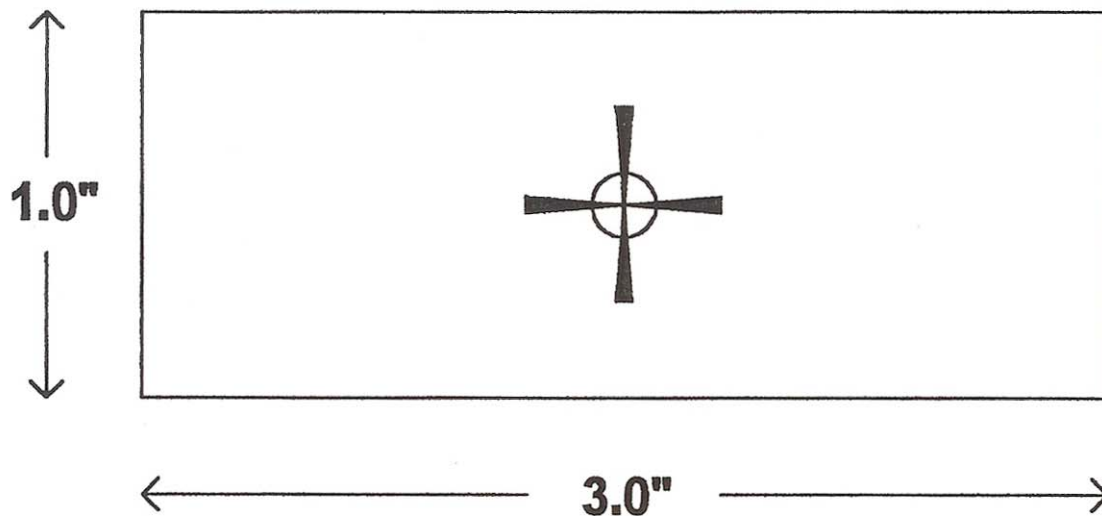

S-14115 Reference Slide

Pattern not to scale

Circle Diameter: 2mm

Crossline is wedged

Pattern can be centered on any glass size upon request

www.microscope-depot.com

PH: 1-888-SCOPES-8 (726-7378) • FAX: 209-839-2999 • EMAIL: sales@m-depot.com
327 College St. Ste 203 • Woodland, CA. 95695 USA