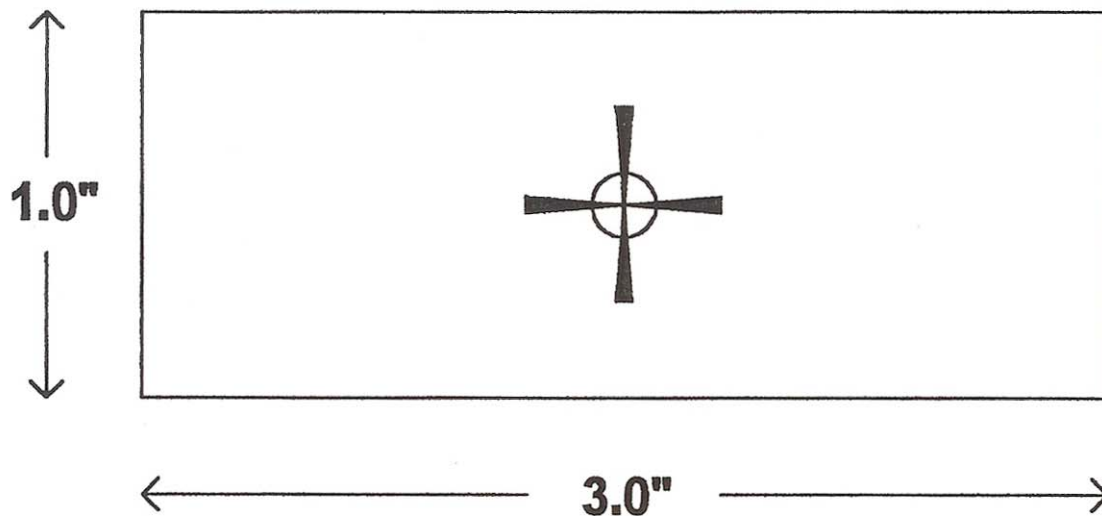

S-14770 Reference Slide

Pattern not to scale

Circle Diameter: 2mm

Crossline is wedged

Pattern can be centered on any glass size upon request

www.microscope-depot.com

PH: 1-888-SCOPES-8 (726-7378) • FAX: 209-839-2999 • EMAIL: sales@m-depot.com
327 College St. Ste 203 • Woodland, CA. 95695 USA